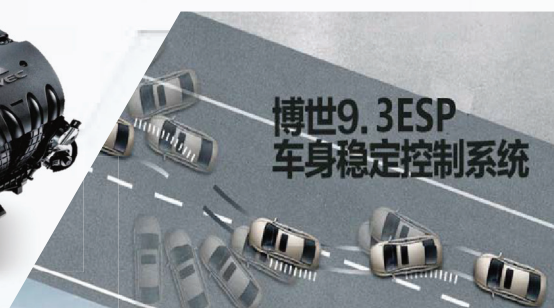

### Mitsubishi 4A95TD 1.5T TD Gasoline Direct Injection

The world-renowned  
Mitsubishi 4A95TD engine

100km fuel consumption 6.6 L

Maximum power 145 kW

Peak torque 285 N·m

Excellent braking system

Every 1M shortened is the protection of life.