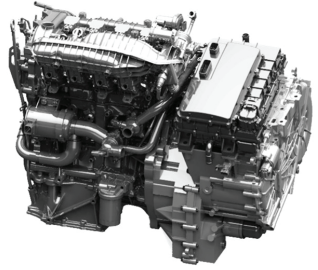

FULL GUARD

LED Daytime Running Lights

With its imposing look, its front and rear halogen and LED lights.

Luxurious Technology

Electronic trunk release, panoramic sunroof, electronic gear shifting, cruise control, pedestrian warning sound system (VSP), and a 360° panoramic camera

The intelligent temperature-controlled seat, along with the surrounding controls, delivers a unique driving experience.

Open the Trunk with Your Feet (Contactless)

Luxurious Finishing

The T5 HEV stands out with its bold look, featuring a fierce elongated grille and an exclusive sunroof with a night sky system that's irresistible. Step inside, and you'll find a lavish cabin adorned with carbon fiber inserts, making it a luxurious space you'll love to be in.

Dual motors, dual electronic control (integrated TCU), reducer, VCU, ECU, high-efficiency engine